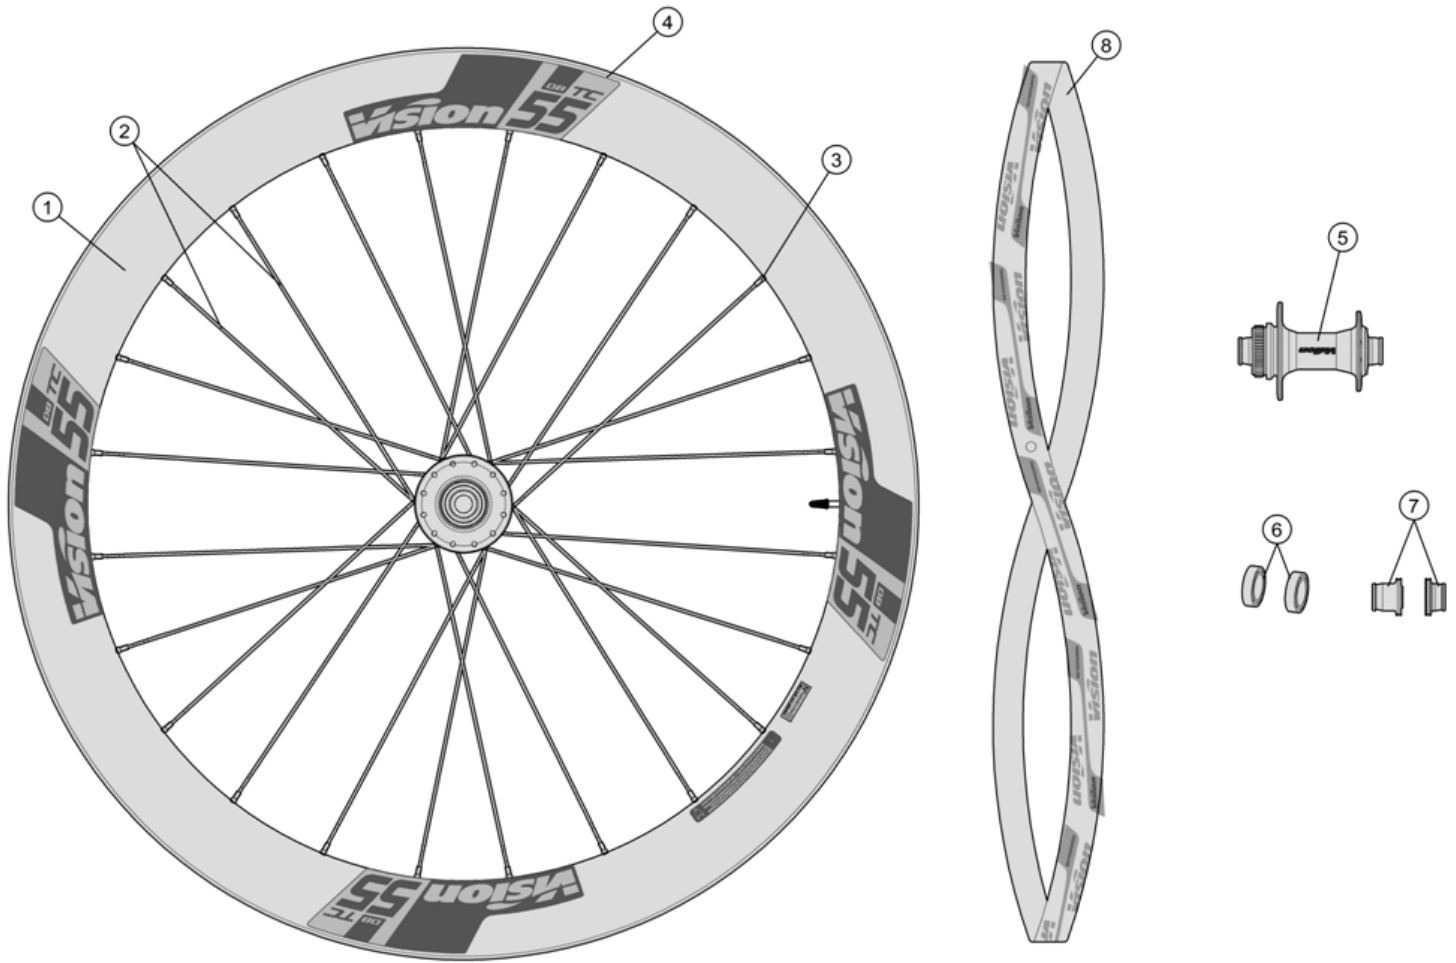

UD carbon clincher 55 mm depth rim ; J-bend spokes 24F / 24R

710-0121053030 WH138{WH-VT-654CHTL/DB-CL/TA12/F}Front Wheel, Centerlock Rotor Mount TA12 configuration

Item No.	FSA Code No.	Description	Notes
1	725-0134002030	RM191A Front Rim Tubeless Clincher - 24H x 55mm depth	Rim Sticker Kit not included
2	748-0032043520	SK058B Spoke Kit 255mm x5 pcs	J-bend, Non-drive side
	748-0032017520	SK058D Spoke Kit 259mm x5 pcs	J-bend, Drive side
3	752-0473000140	ML240 14mm Hex Brass Black Nipple Kit x5 pcs	
4	752-0800000000	ZJWH0684 Rim Sticker Kit - Vision 55 TC DB	
5	752-0770002010	U1132 Front Hub Assembly	Centerlock , TA12 Configuration
7	752-0766000000	MR231 Steel Bearings x2pcs	
6	752-0769000010	MW697 Front Hub End Caps	Centerlock , TA12 Configuration
8	752-1006	MS289 Vision Rim Tape for Clincher Rim	Vision Logo 700C W21 xT0.5mm

710-0121054030 WH238(WH-VT-654CHTL/DB-CL/X12/S/R)Rear Wheel, Centerlock Rotor Mount X12 configuration,
 710-0121058030 WH438(WH-VT-654CHTL/DB-CL/X12/XDR/R)Rear Wheel, Centerlock Rotor Mount X12 configuration, SRAM XDR 12S Compatible

★Optional Parts

Item No.	FSA Code No.	Description	Notes
5a	752-0773002010	U5132 Rear Hub Assembly –SRAM XDR 12S Compatible	Centerlock , X12 Configuration
8a	752-0725000020	EL350 Freehub Assembly - SRAM XDR 12S compatible	Include Bearings, Drive side End Caps
9a	752-0768000010	MW696 Rear Hub End Caps - SRAM XDR 12S Compatible	Centerlock , X12 Configuration