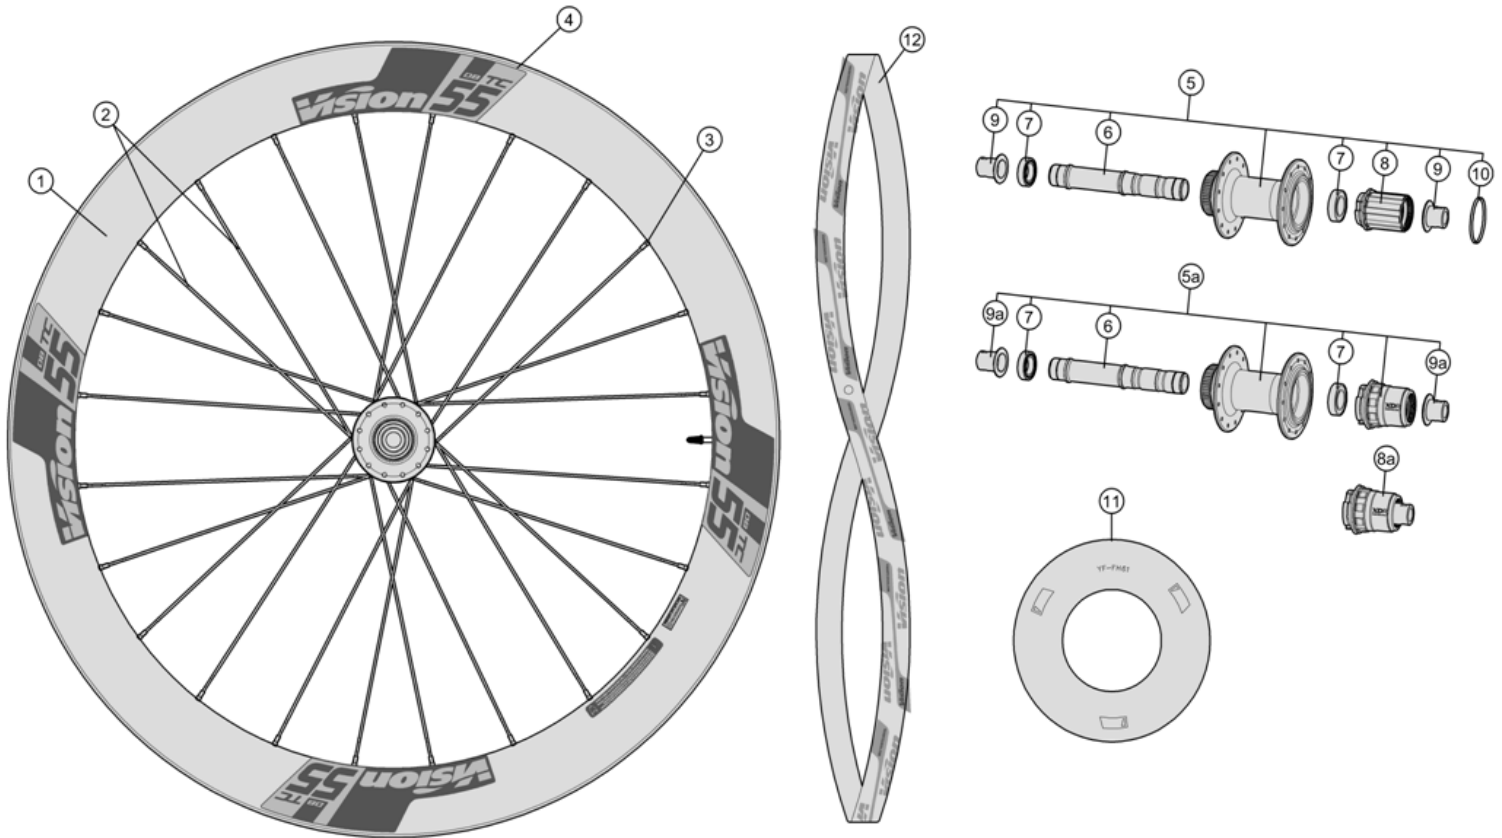

UD carbon clincher 55 mm depth rim ; J-bend spokes 24F / 24R

710-0121053030 WH138{WH-VT-654CHTL/DB-CL/TA12/F}Front Wheel, Centerlock Rotor Mount TA12 configuration

Item No.	FSA Code No.	Description	Notes
1	725-0134002030	RM191A Front Rim Tubeless Clincher - 24H x 55mm depth	Rim Sticker Kit not included
2	748-0032043520	SK058B Spoke Kit 255mm x5 pcs	J-bend, Non-drive side
	748-0032017520	SK058D Spoke Kit 259mm x5 pcs	J-bend, Drive side
3	752-0473000140	ML240 14mm Hex Brass Black Nipple Kit x5 pcs	
4	752-0800000000	ZJWH0684 Rim Sticker Kit - Vision 55 TC DB	
5	752-0770002010	U1132 Front Hub Assembly	Centerlock , TA12 Configuration
7	752-0766000000	MR231 Steel Bearings x2pcs	
6	752-0769000010	MW697 Front Hub End Caps	Centerlock , TA12 Configuration
8	752-1006	MS289 Vision Rim Tape for Clincher Rim	Vision Logo 700C W21 xT0.5mm

710-0121054030 WH238(WH-VT-654CHTL/DB-CL/X12/S/R)Rear Wheel, Centerlock Rotor Mount X12 configuration,
 710-0121058030 WH438(WH-VT-654CHTL/DB-CL/X12/XDR/R)Rear Wheel, Centerlock Rotor Mount X12 configuration, SRAM XDR 12S Compatible

★Optional Parts

Item No.	FSA Code No.	Description	Notes
5a	752-0773002010	U5132 Rear Hub Assembly –SRAM XDR 12S Compatible	Centerlock , X12 Configuration
8a	752-0725000020	EL350 Freehub Assembly - SRAM XDR 12S compatible	Include Bearings, Drive side End Caps
9a	752-0768000010	MW696 Rear Hub End Caps - SRAM XDR 12S Compatible	Centerlock , X12 Configuration