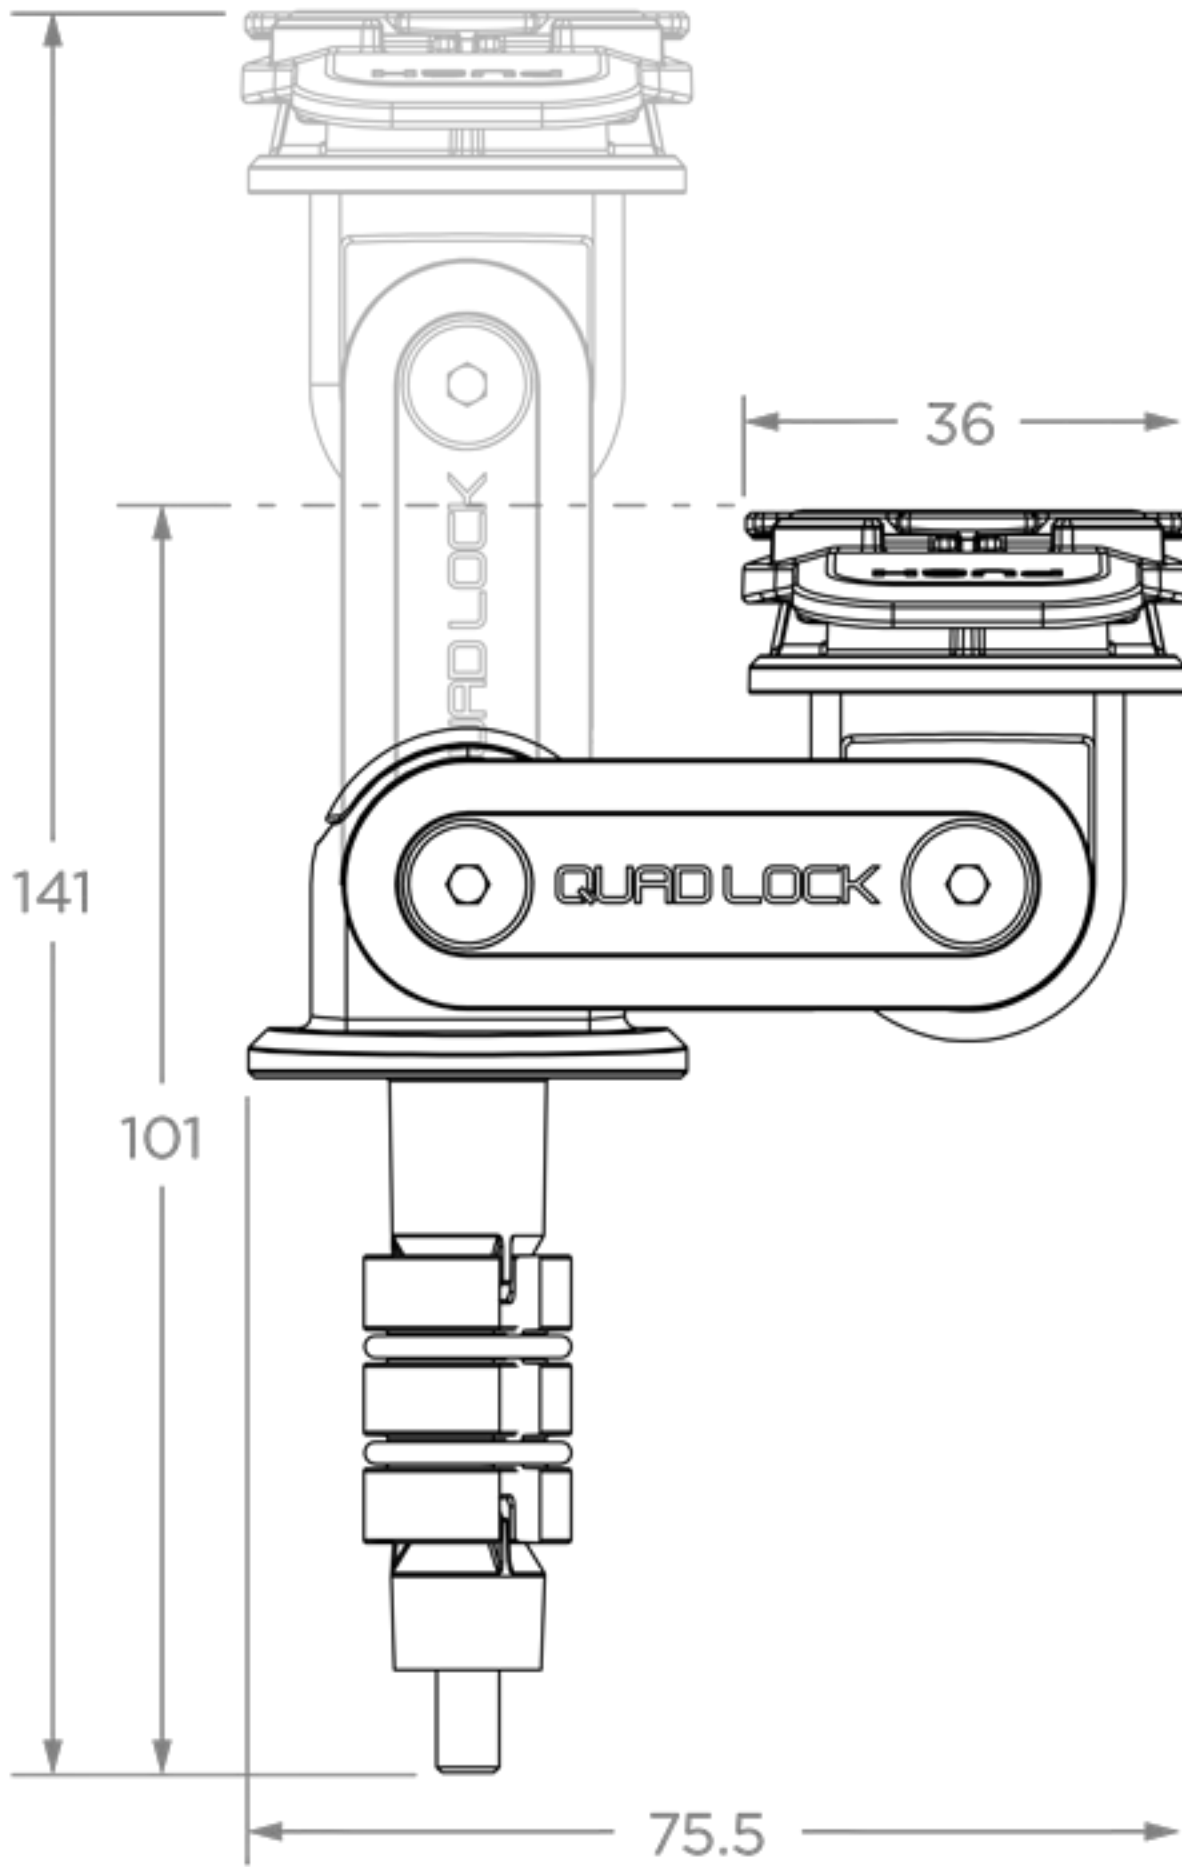

# FORK STEM MOUNT

**FITS  
HOLE  
SIZES**

12.7mm  
to 24mm

**NO LIP IN TUBE  
SAFE TO INSTALL**

**LIP AT TOP OF TUBE  
DO NOT INSTALL**

All dimensions in mm