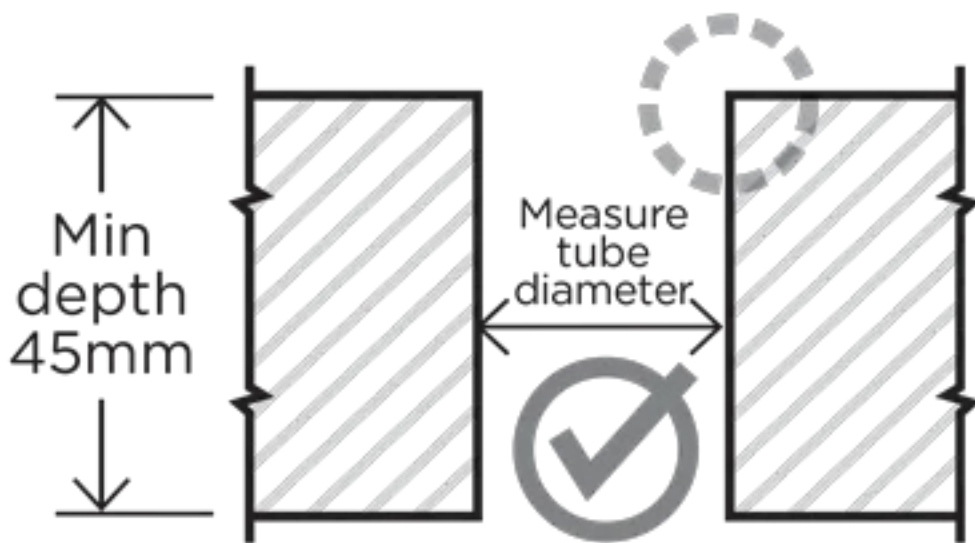

# FORK STEM MOUNT

**FITS  
HOLE  
SIZES**

12.7mm  
to 24mm

**NO LIP IN TUBE  
SAFE TO INSTALL**

**LIP AT TOP OF TUBE  
DO NOT INSTALL**

All dimensions in mm