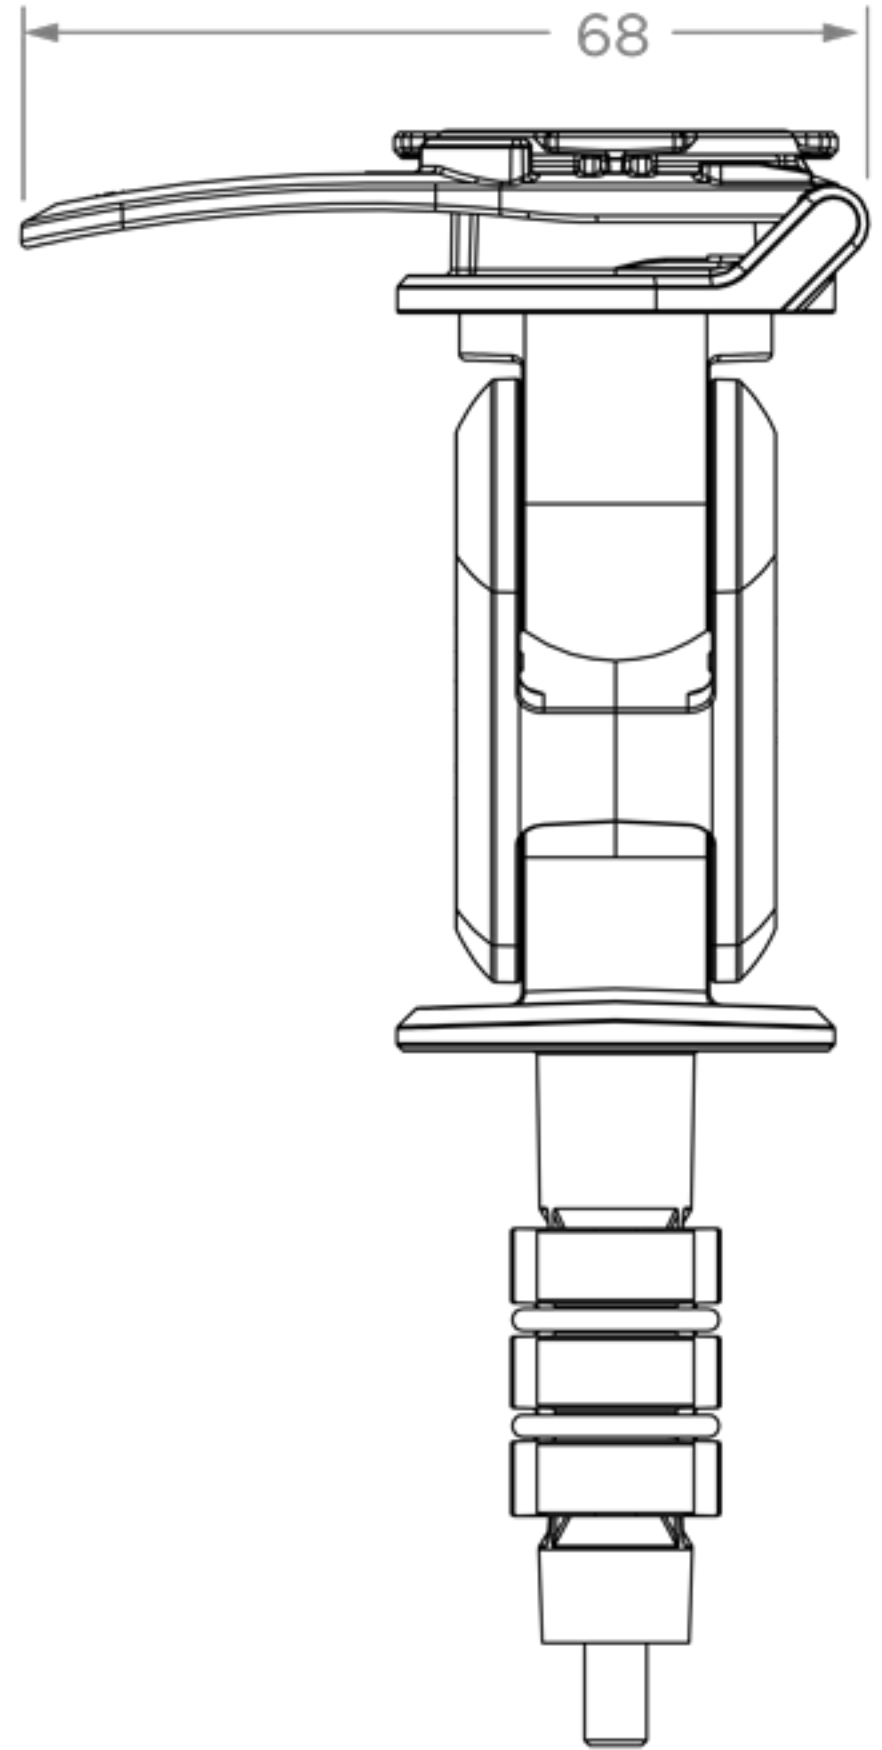

# FORK STEM MOUNT

**FITS  
HOLE  
SIZES**

12.7mm  
to 24mm

**NO LIP IN TUBE  
SAFE TO INSTALL**

**LIP AT TOP OF TUBE  
DO NOT INSTALL**

All dimensions in mm