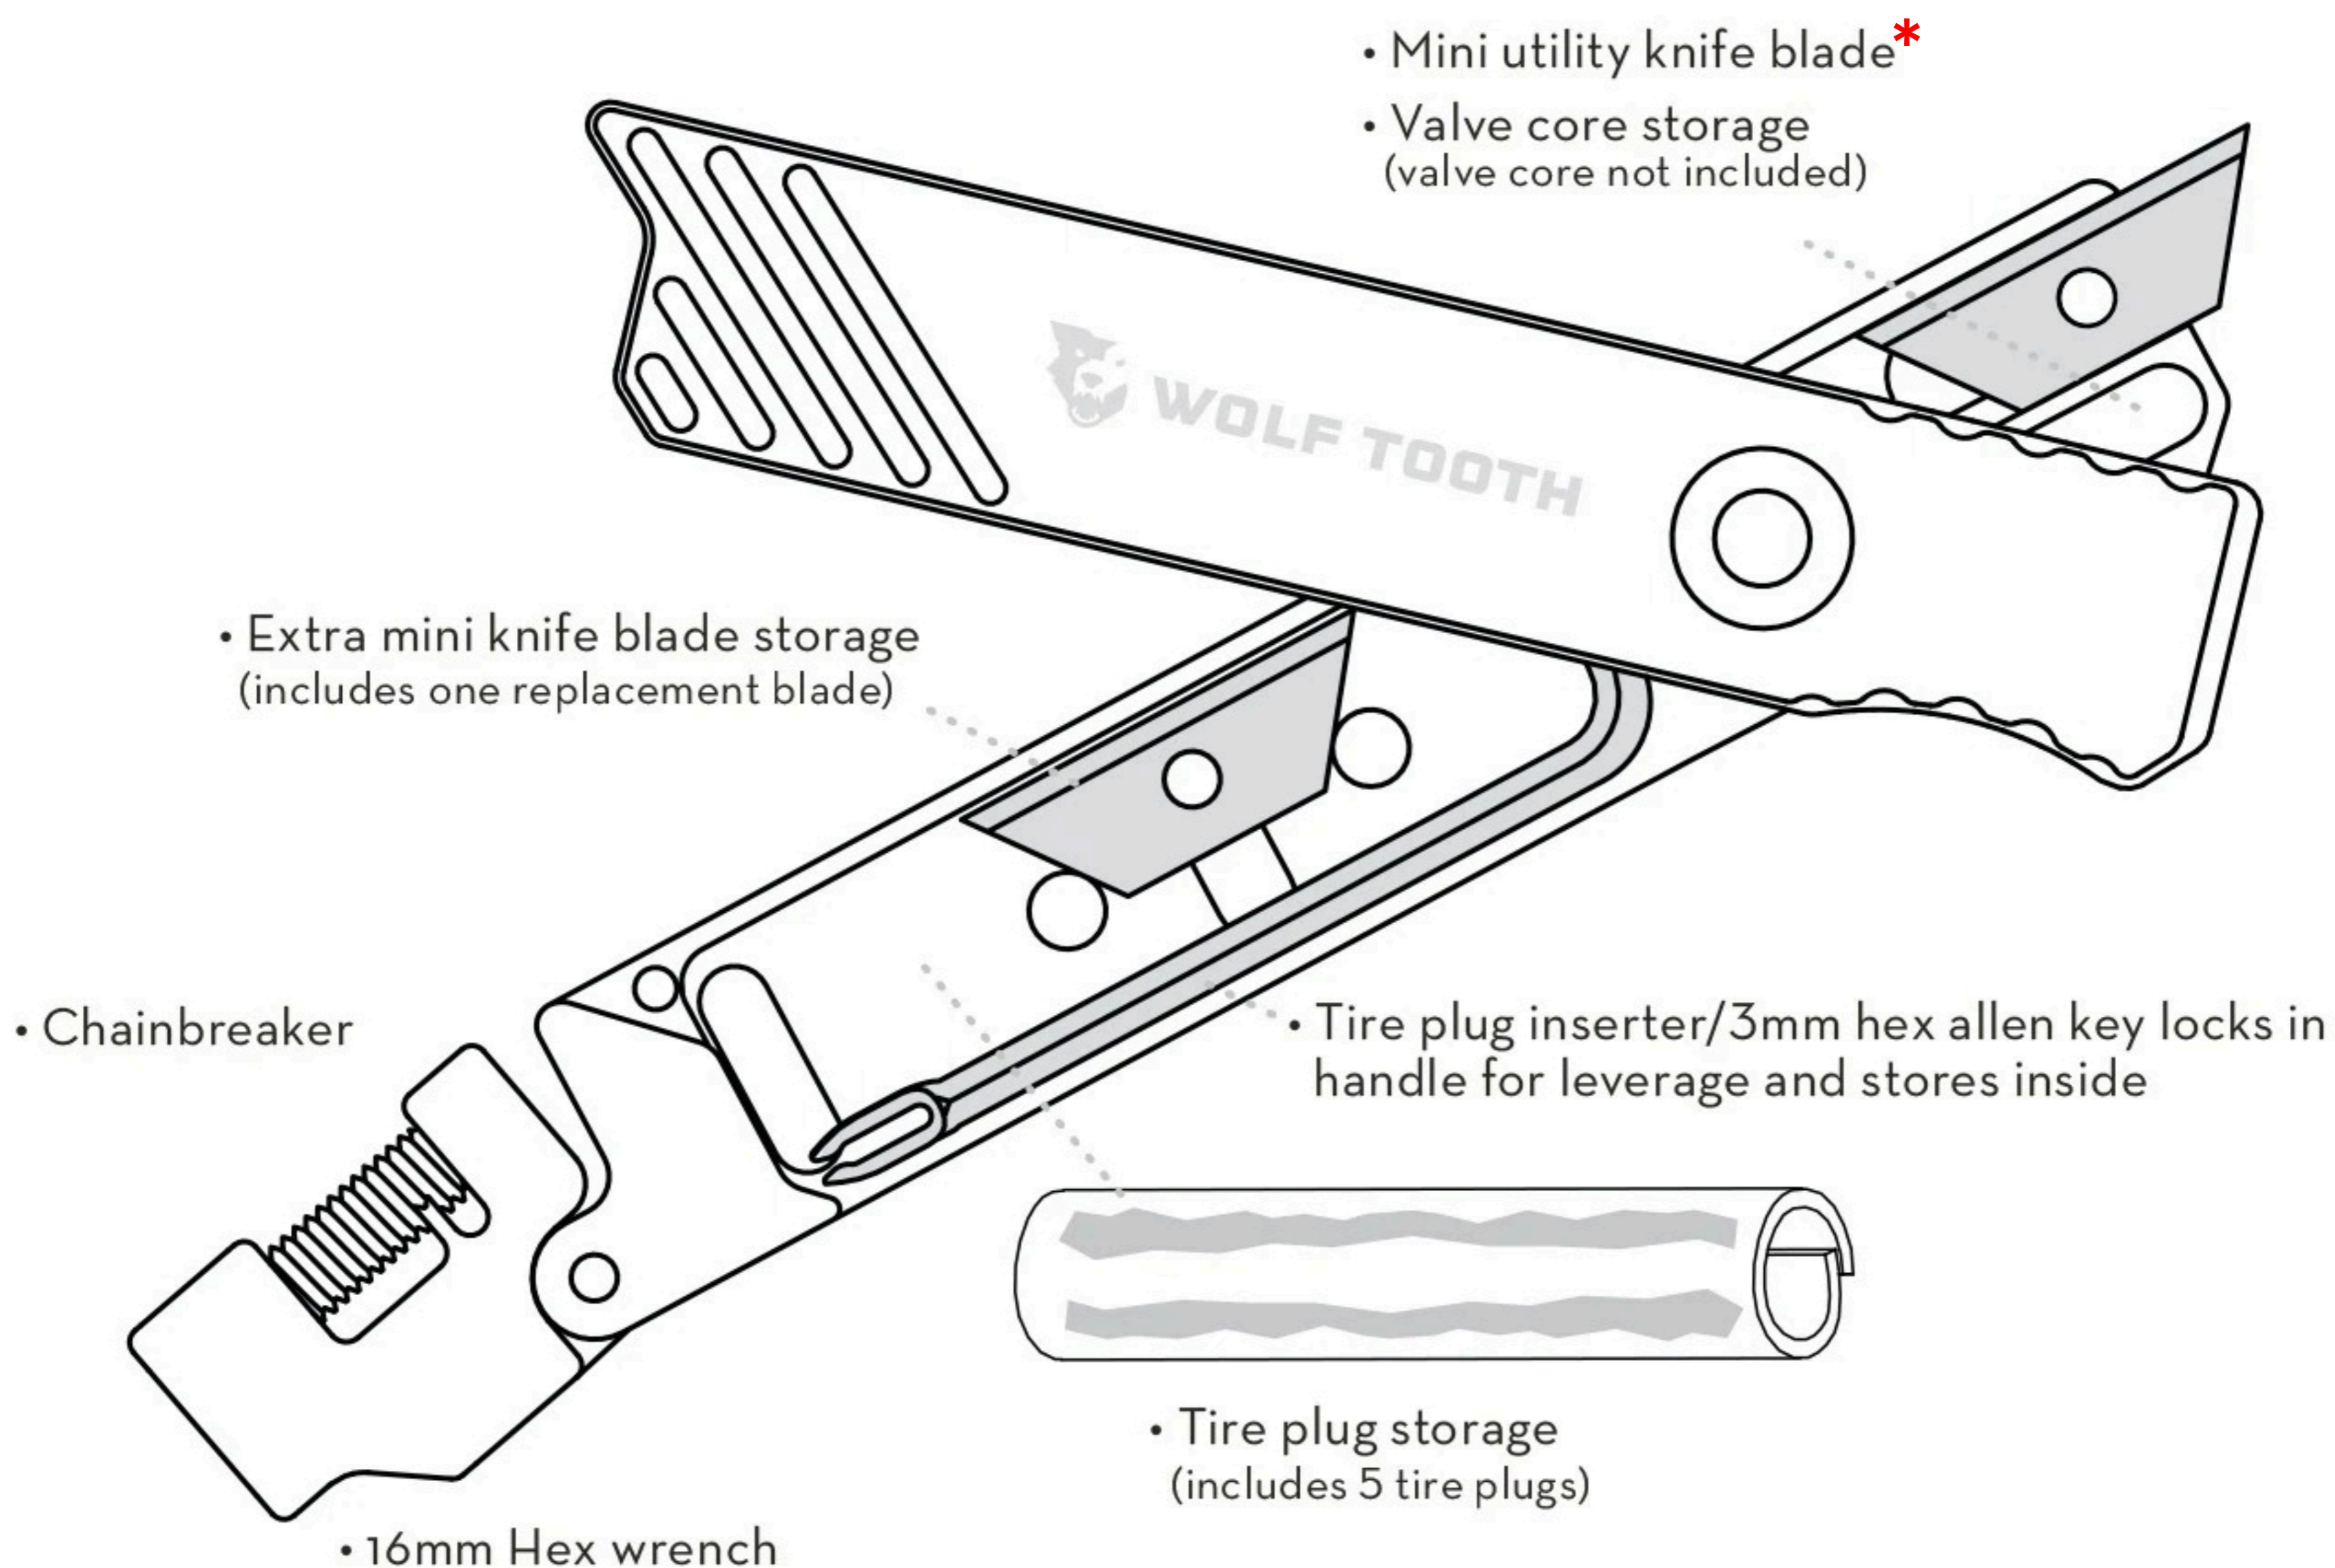

**WOLF
TOOTH®**

MULTI-TOOL

8-BIT CHAINBREAKER + UTILITY KNIFE

Fix tubeless tires and broken chains. This multi-tool has a chain tool on one end, a utility knife on the other, and a tire plug inserter kit stored in the handle. It also has additional storage for tire plugs, a valve core, and an extra knife blade.

STACKABLE MULTI-TOOLS

Use alone or stack with the **8-Bit Pack Pliers** and **8-Bit Tire Lever** multi-tools. (Other tools not included)

***COMPATIBLE** with mini utility blade