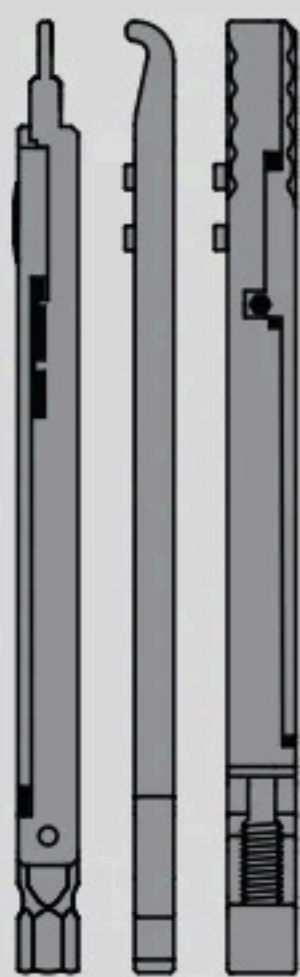

**WOLF
TOOTH®**

MULTI-TOOL

8-BIT CHAINBREAKER + UTILITY KNIFE

Fix tubeless tires and broken chains. This multi-tool has a chain tool on one end, a utility knife on the other, and a tire plug inserter kit stored in the handle. It also has additional storage for tire plugs, a valve core, and an extra knife blade.

STACKABLE MULTI-TOOLS

Use alone or stack with the **8-Bit Pack Pliers** and **8-Bit Tire Lever** multi-tools. (Other tools not included)

***COMPATIBLE** with mini utility blade