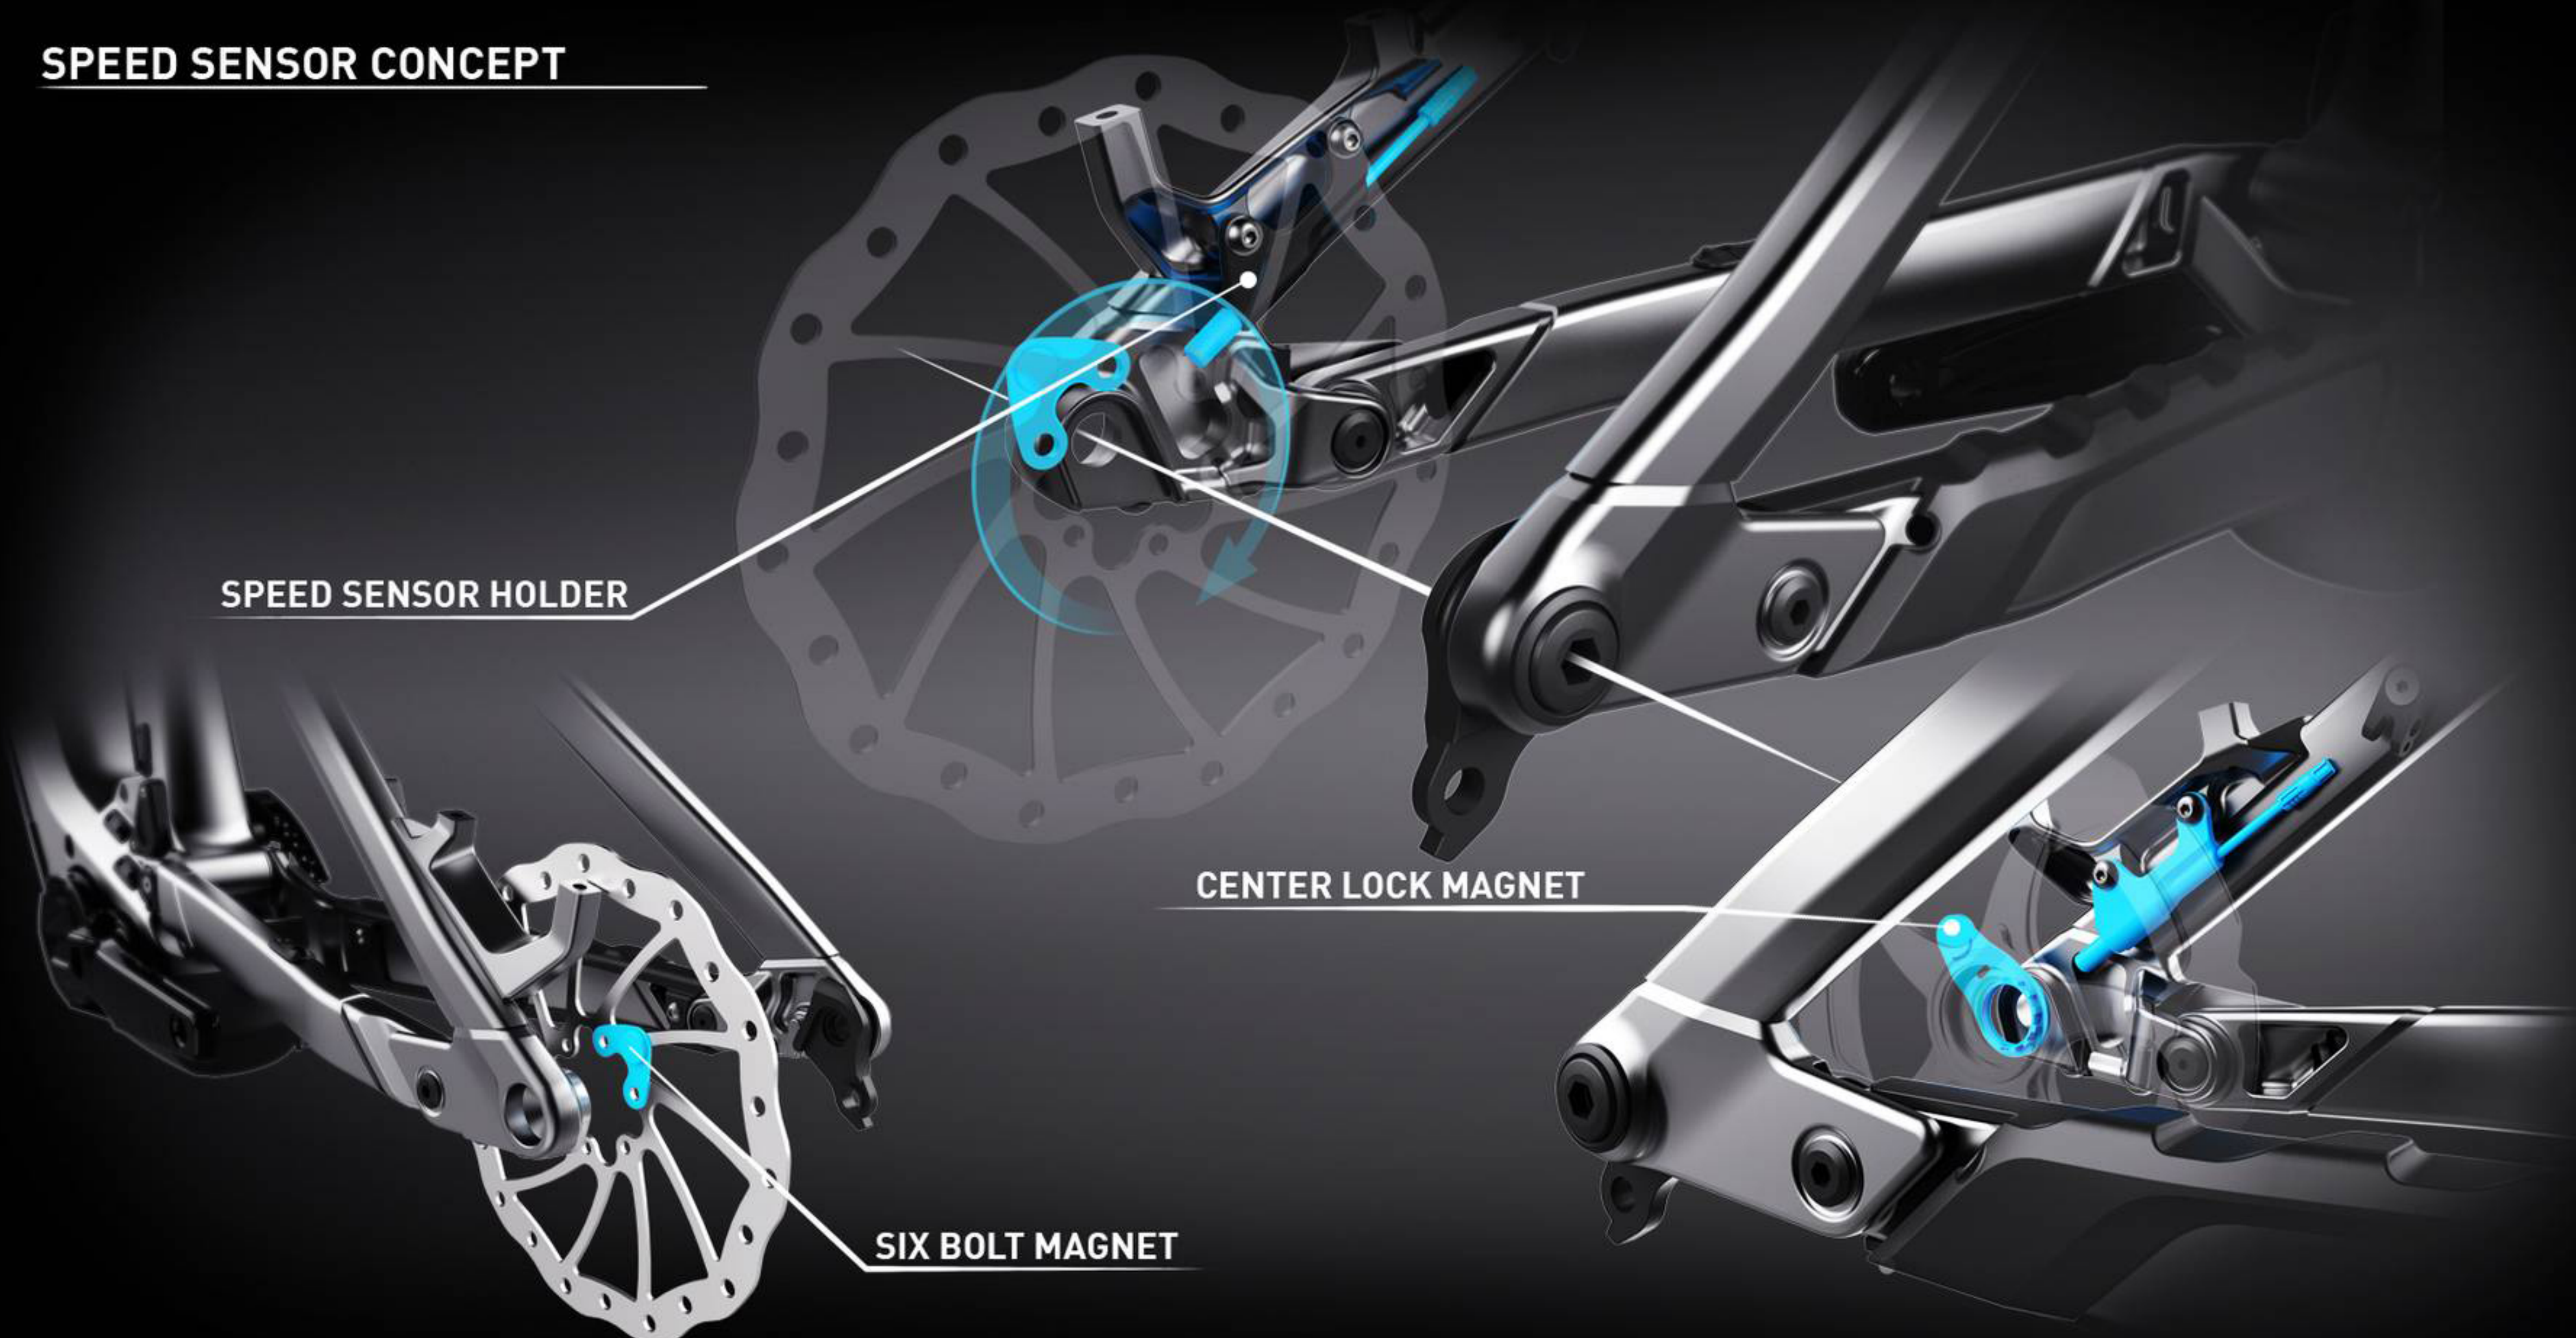

WEIGHT

WEIGHT

2021 MODEL YEAR **2022 MODEL YEAR**

REDUCED VOLUME

SPEED SENSOR CONCEPT

SPEED SENSOR HOLDER

CENTER LOCK MAGNET

SIX BOLT MAGNET

FLAT MOUNT KICKSTAND

NEW ACID KICK STAND

CLEAN LOOK

EASY TO ASSEMBLE