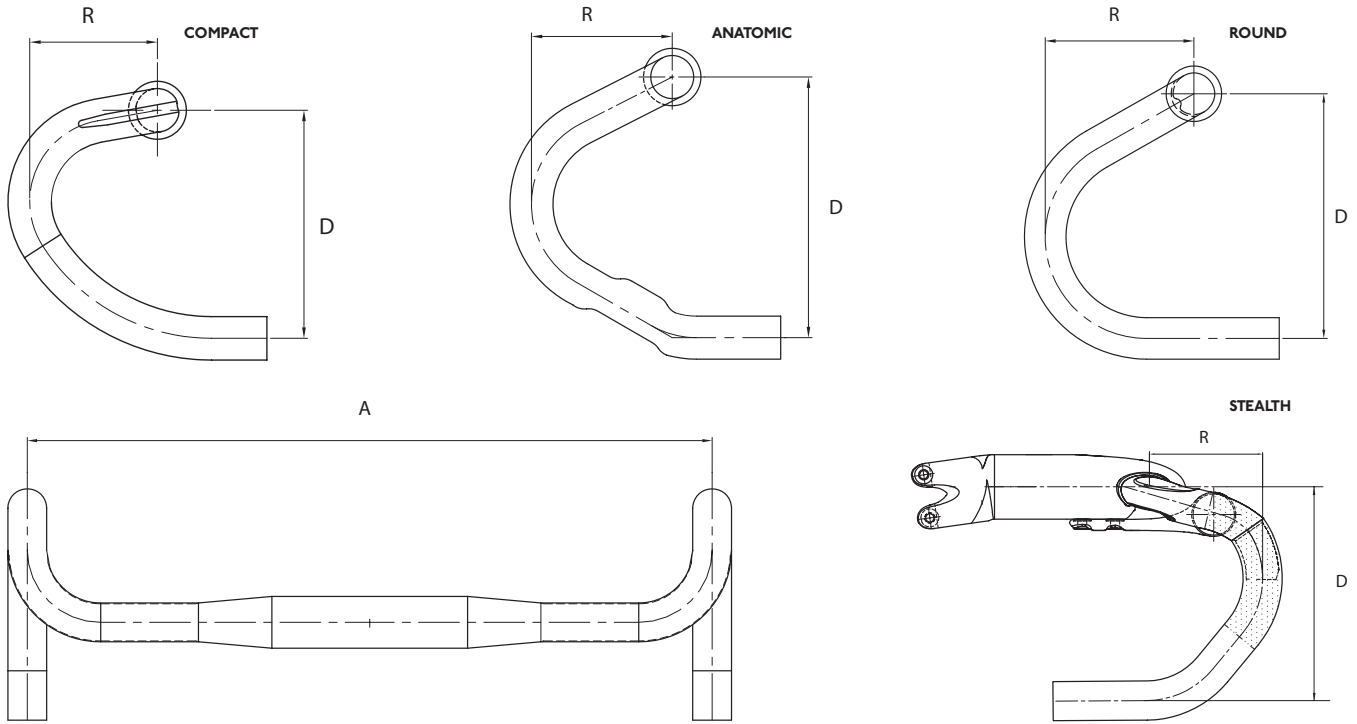

# ROAD HANDLEBARS

	<b>Stealth Evo</b>	<b>Vibe Carbon</b>	<b>Vibe AERO carbon</b>	<b>Vibe Sprint</b>
<b>Material</b>	UD CARBON	UD T800 CARBON	UD T800 CARBON	AL7050
<b>Shape</b>	ANATOMIC / COMPACT	ANATOMIC/ COMPACT	AERO, FLATTOP MIDSECTION, ANATOMIC/ COMPACT	ANATOMIC
<b>Width (A)</b>	40 - 42 - 44CM (C/C)	40 42 44CM (C/C)	40 42 CM (C/C)	40 - 42 - 44CM (C/C)
<b>Drop (D)</b>	130	130	130 (FROM CENTER TOPSECTION)	131
<b>Reach (R)</b>	69	80	80	79
<b>Degree stem</b>	8	N/A	N/A	N/A
<b>Cable guide</b>	YES (SEMI-INTEGRATED)	YES, INTERNAL (DI2) ROUTING	YES, INTERNAL (DI2) ROUTING	YES (EXTERNAL)
<b>Diameter</b>	1-1/8" [FOR FORK]	31.8MM	31.8MM	31.8MM
<b>Weight</b>	FROM 410GR.	FROM 230GR.	FROM 240GR.	FROM 295GR.
<b>Colour</b>	CARBON	CARBON	CARBON	BLACK
<b>Stem length</b>	90 - 100 - 120 - 130MM			

	<b>Vibe Alloy</b>	<b>Vibe 7S Track</b>	<b>PLT</b>
<b>Material</b>	6066AL	AL7075	AL2014
<b>Shape</b>	ANATOMIC/ COMPACT	TRACK SPECIFIC BEND	COMPACT
<b>Width (A)</b>	38 40 42 44CM (C/C)	40 - 42CM (C/C)	36 - 38 - 40 - 42 - 44 - 46CM (C/C)
<b>Drop (D)</b>	130	142	128
<b>Reach (R)</b>	80	80	75
<b>Degree stem</b>	N/A	N/A	N/A
<b>Cable guide</b>	YES, INTERNAL (DI2) ROUTING )	N/A	YES (EXTERNAL)
<b>Diameter</b>	31.8MM	31.8MM	31.8MM
<b>Weight</b>	FROM 240GR.	FROM 275GR.	FROM 255GR.
<b>Colour</b>	CARBON	BLACK	BLACK

	<b>PLT Ergo</b>	<b>LT</b>	<b>LT Ergo</b>
<b>Material</b>	AL2014	AL6061	AL6061
<b>Shape</b>	COMPACT	COMPACT	COMPACT
<b>Width (A)</b>	38 - 40 - 42 - 44CM (C/C)	38 - 40 - 42 - 44CM (C/C)	40 - 42 - 44CM (C/C)
<b>Drop (D)</b>	128	125	125
<b>Reach (R)</b>	75	70	70
<b>Degree stem</b>	N/A	N/A	N/A
<b>Cable guide</b>	YES (EXTERNAL)	YES (EXTERNAL)	YES (EXTERNAL)
<b>Diameter</b>	31.8MM	31.8MM	31.8MM
<b>Weight</b>	FROM 275GR.	FROM 280GR.	FROM 280GR.
<b>Colour</b>	BLACK	BLACK	BLACK