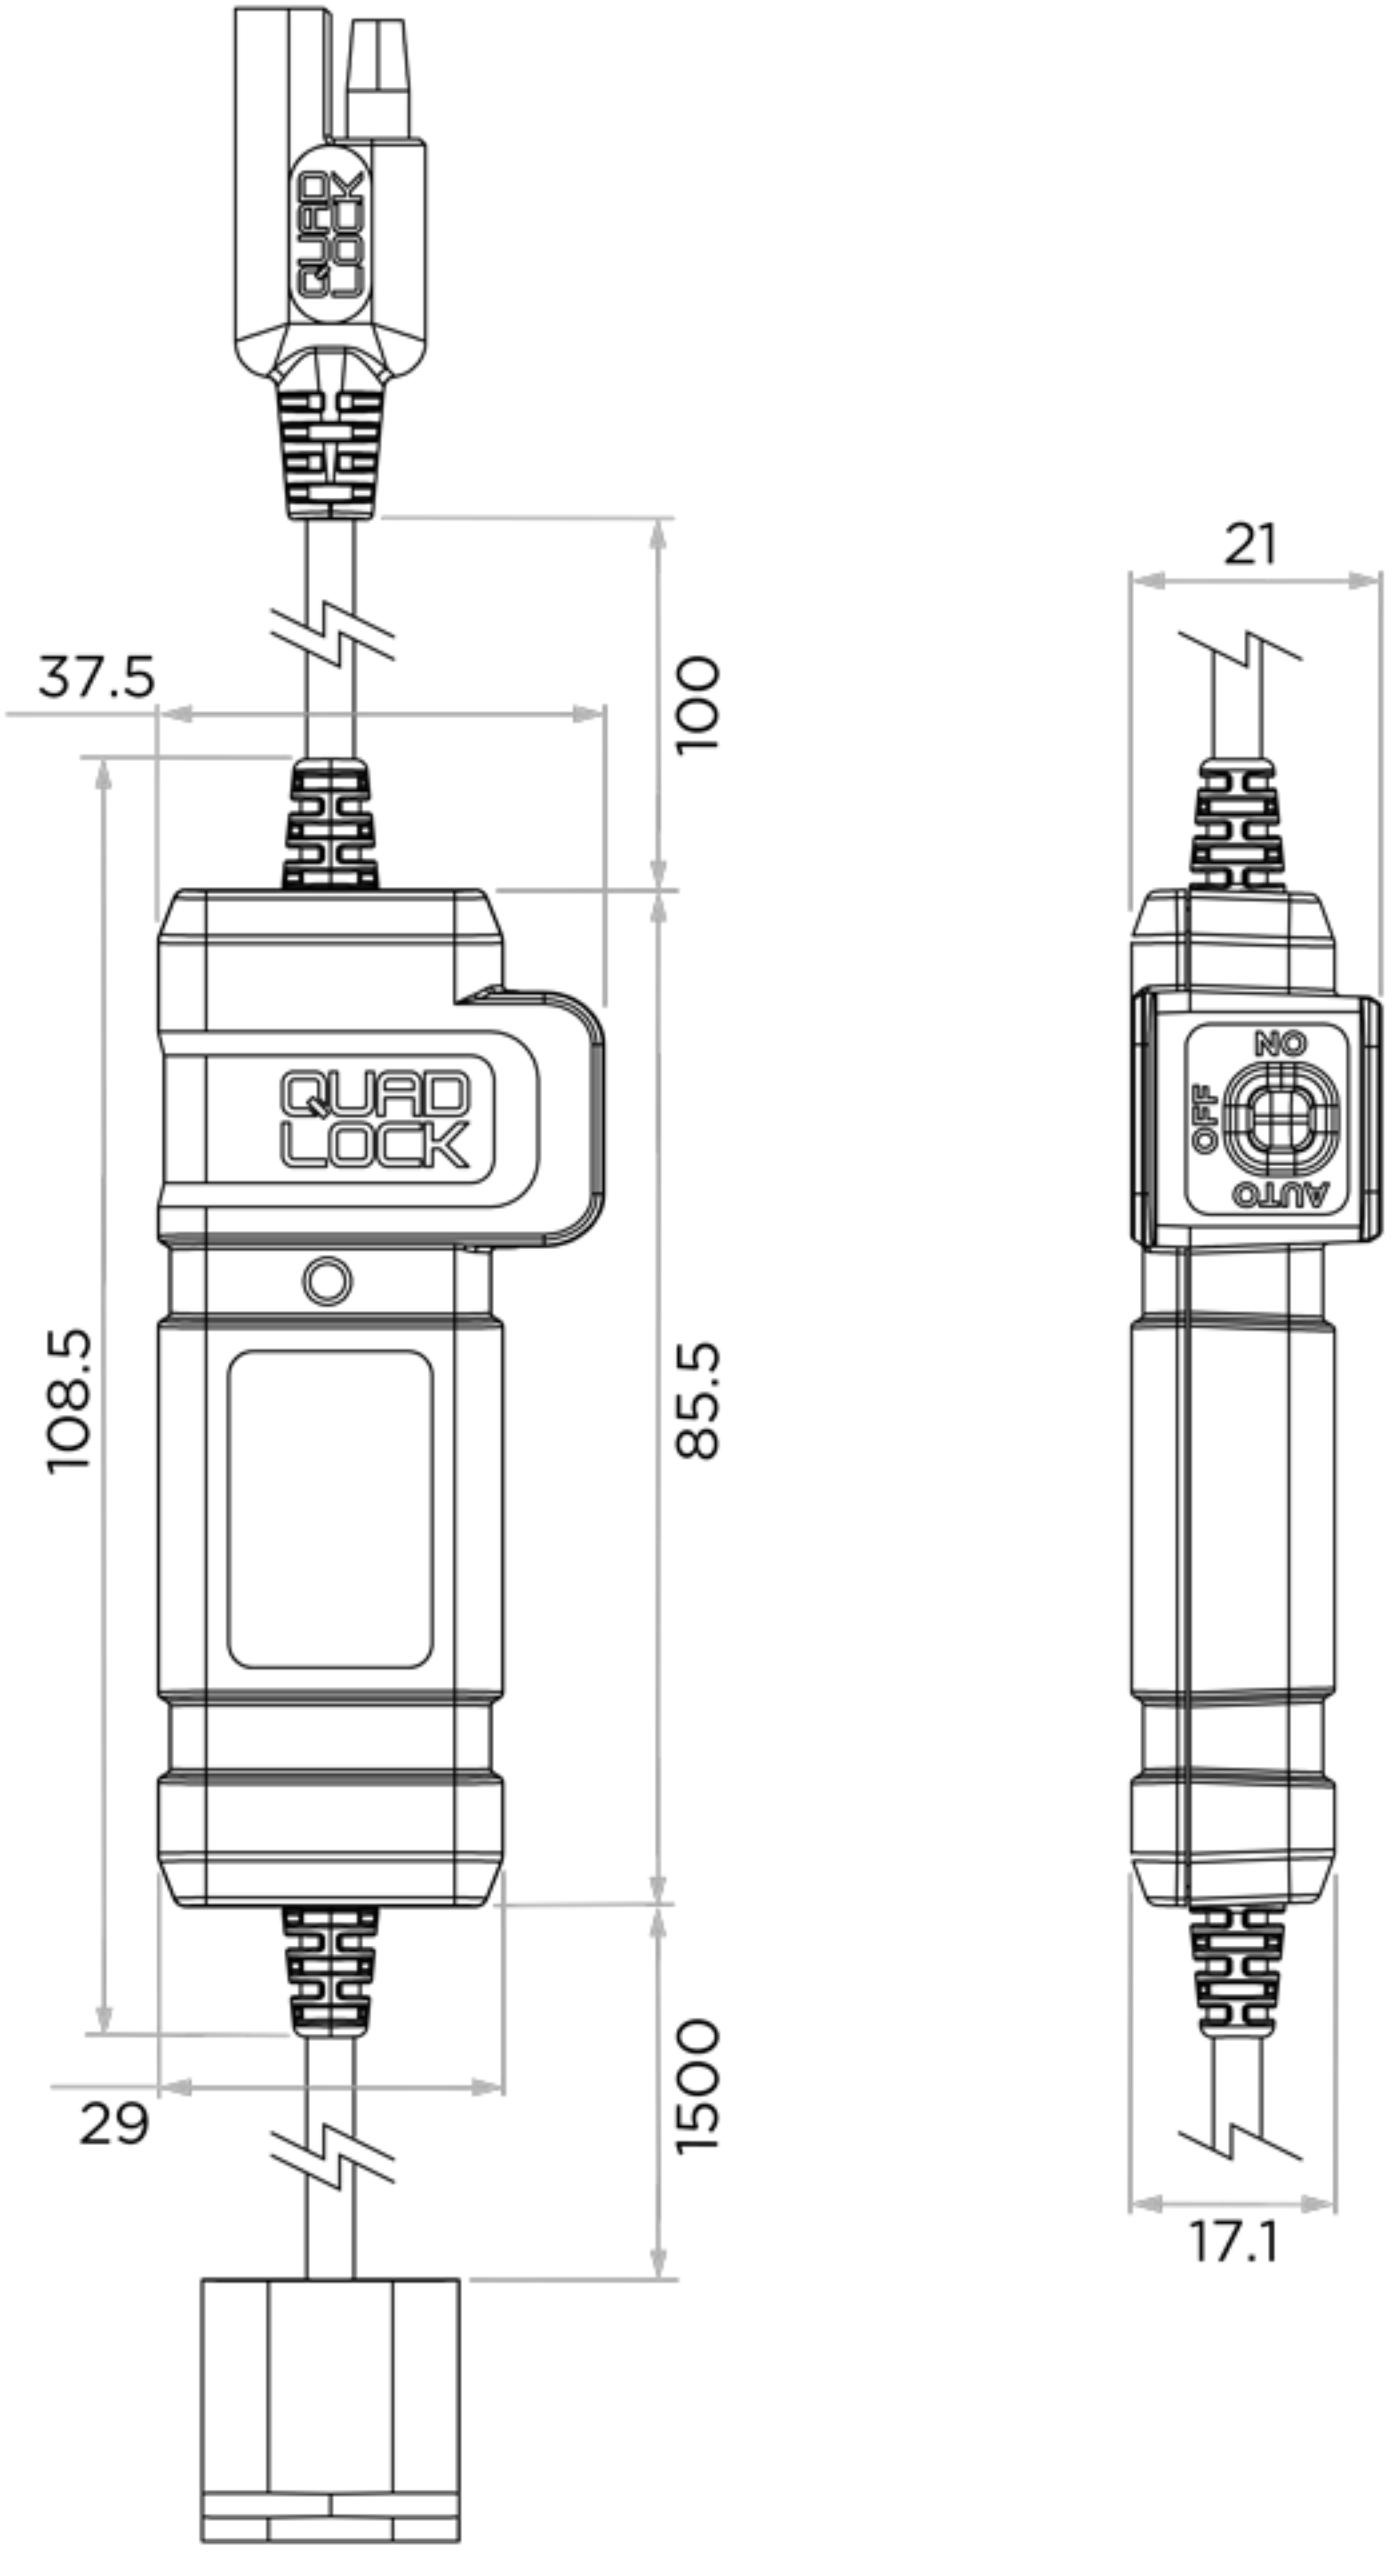

# WATERPROOF 12V TO USB SMART ADAPTOR

All dimensions in mm