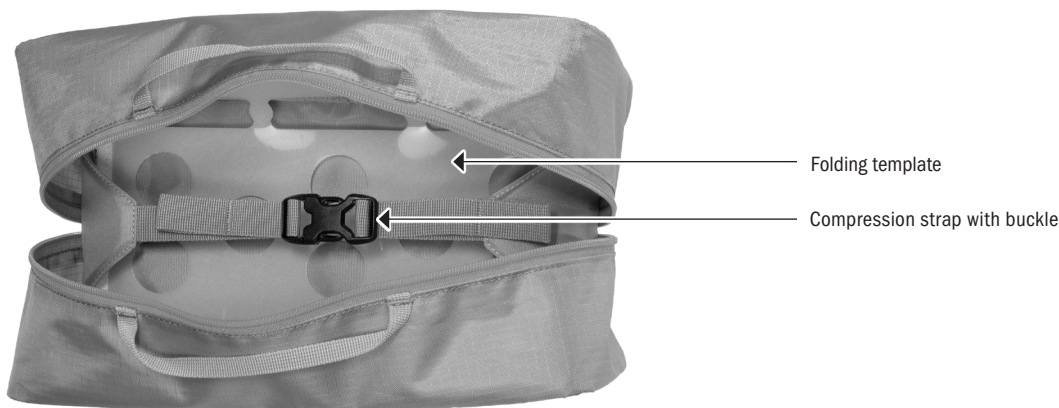

PRODUCT INFO

PACKING CUBE S

Lightweight packing cube for travel, camping and bike tour

height cm/in.	width cm/in.	depth cm/in.	vol L/cu.in.	weight g/oz.
12,5/4.9	32/12.6	15,5/6.1	6/366	193/6.8

SPECIFICATIONS:

- + Lightweight polyester packing cube for travel, camping and bike tour*
- + Ideal for shirts, T-shirts or shoes
- + Compression for minimum packing size
- + Including stabilizing folding template for easy packing and wrinkle-free transport
- + Large opening through circumferential zipper for easy filling
- + Carrying handles
- + Ideal for ORTLIEB Duffles, Rack-Packs, as well as for all bike bags (Back-Roller/Bike-Packer)
- + Two way zippers
- + Also available in bundle (with Packing Cube L and Toiletry Bag) with price advantage

Contents: Packing Cube S

Note: Not waterproof

* In a bike bag (eg Back-Roller, Bike-Packer) does not fit a complete bundle, but either 1x Packing Cube L and 1x Toiletry Bag or 2x Packing Cube S and 1x Toiletry Bag