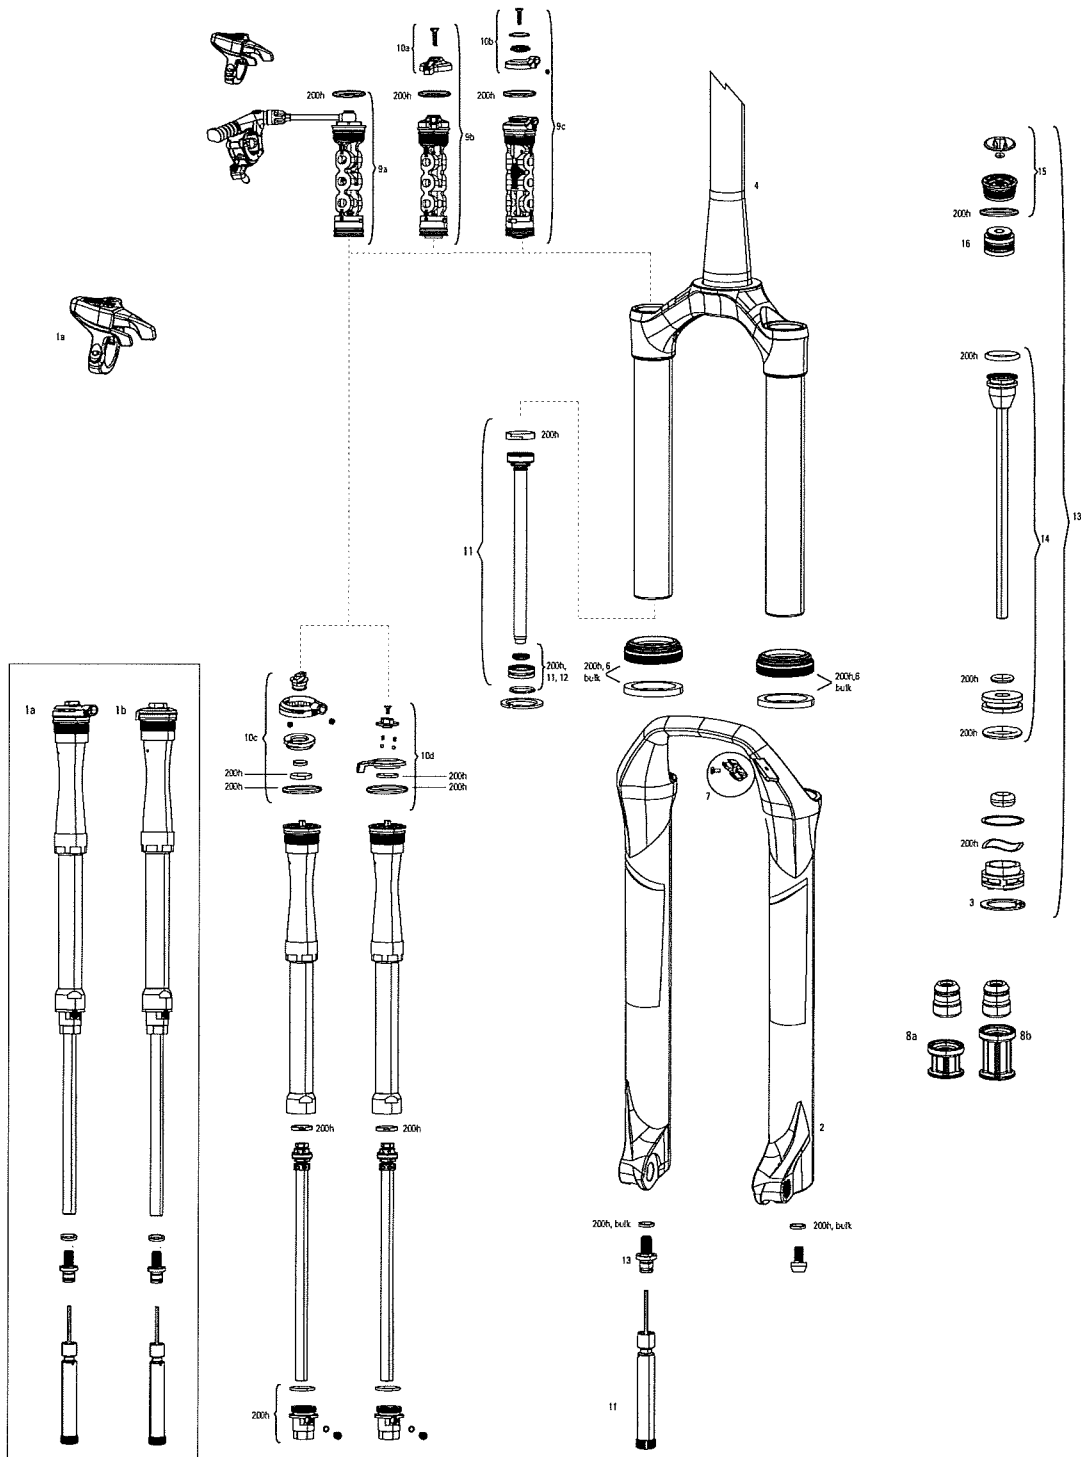

# SID RLC A1/ XX/RL B1 (2017-2018)

**Note:**

1. 2017 SID models use a hour based service interval, see [www.sram.com/service](http://www.sram.com/service) for more info.
2. Convert from Crown Adjust to Cable Remote Adjust: Remote compression damper, remote compression adjuster spool, cable clamp and remote lever assembly.
3. Solo Air internals require Solo Air CSU; Solo Air internals are not compatible with Dual Air CSU. Dual Air internals require Dual Air CSU; Dual Air internals are not compatible with Solo Air CSU.
4. SID chassis and internals may be travel-specific. See part kit descriptions for identification.
5. 2013+ XLoc remote uses Reverb hydraulic fluid. Use fluid indicated on fork top cap.
6. Decal and Maxel pages can be found in back of the catalog.