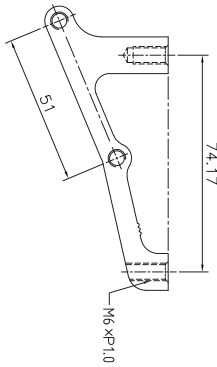

AQ1.0 Series

[A-1]F140