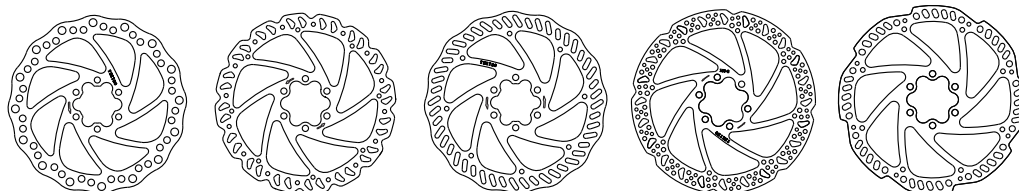

Rotor

Part No.	Wave type	Polygon airflow	Light wave type	Round type	Light Polygon airflow type
ø140mm	X	TR140-2	X	X	X
ø160mm	TR160-1	TR160-2	TR160-7	TR160-8	TR160-11
ø180mm	TR180-1	X	TR180-7	TR180-8	TR180-11
ø203mm	TR203-1	X	TR203-7	TR203-8	TR203-11