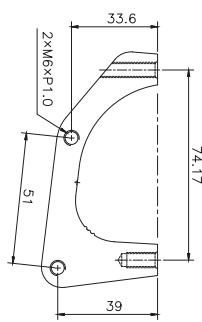

Part No.	Wave Type	Wave type (2.3mm)	Lightweight airflow type	Light wave type	Round type
ø140mm	X	X	X	TR140-22	X
ø160mm	X	X	TR160-19	TR160-22	TR160-24
ø180mm	TR180-16	TR180-17	TR180-19	TR180-22	TR180-24
ø203mm	TR203-16	TR203-17	TR203-19	X	X

AQ1.0 Series

[A-1]F140

[A-2]F160

[A-3]R160

[A-4]AR180

[A-5]F203

[A-4]R203

[A-8]F160 (20mm)

[A-9]F180 (20mm)

[A-10]F203 (20mm)

[A-11]M 180-1

[A-12]M 203-1

Rotor Size	Standard Front Fork	Standard Rear Fork	20mm Fork	Post Mount Fork
ø140 mm	A-1	A-2	-	-
ø160 mm	A-2	A-3	A-8	A-11
ø180 mm	A-3	A-4	A-9	A-11
ø203 mm	A-5	A-10	A-10	A-12

DO4.0 Series (For HD-E710)

Rotor Size	Standard Front Fork	Standard Rear Fork	Post Mount Fork
ø140 mm	None	None	None
ø160 mm	None	None	None
ø180 mm	D-1	D-2	D-5
ø203 mm	D-3	D-4	D-6

Flat Mount / Post Mount Disc Brake