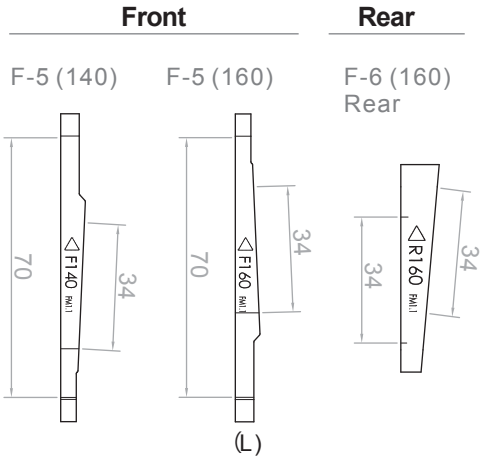

FLAT MOUNT w/ FM DISC BRAKE

	140	160
Fork F70	F-5	F-5
Rear R34	-	F-6

M5 BOLT FOR REAR

L	10	15	20	25	30	35
B	17mm	22mm	27mm	32mm	37mm	42mm

NOTE: B=L+ 7mm