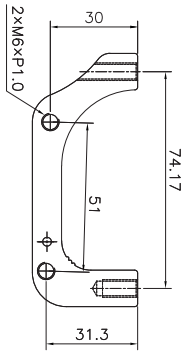

AQ1.0 Series

[A-5]F203

Rotor Size	Standard Front Fork	Standard Rear Fork	20mm Fork	Post Mount Fork
ø140 mm	A-1	A-2	-	-
ø160 mm	A-2	A-3	A-8	A-11
ø180 mm	A-3	A-4	A-9	A-11
ø203 mm	A-5	A-10	A-10	A-12