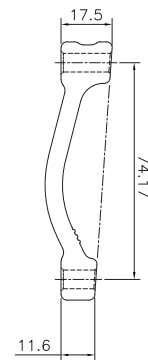

Part No.	Wave Type	Wave type (2.3mm)	Lightweight airflow type	Light wave type	Round type
ø140mm	X	X	X	TR140-22	X
ø160mm	X	X	TR160-19	TR160-22	TR160-24
ø180mm	TR180-16	TR180-17	TR180-19	TR180-22	TR180-24
ø203mm	TR203-16	TR203-17	TR203-19	X	X

AQ1.0 Series

[A-1]F140

[A-2]F160

[A-3]R160

[A-4]AR180

[A-5]F203

[A-4]R203

[A-8]F160 (20mm)

[A-9]F180 (20mm)

[A-10]F203 (20mm)

[A-11]M 180-1

[A-12]M 203-1

Rotor Size	Standard Front Fork	Standard Rear Fork	20mm Fork	Post Mount Fork
ø140 mm	A-1	A-2	-	-
ø160 mm	A-2	A-3	A-8	A-11
ø180 mm	A-3	A-4	A-9	A-11
ø203 mm	A-5	A-10	A-10	A-12

DO4.0 Series (For HD-E710)

Rotor Size	Standard Front Fork	Standard Rear Fork	Post Mount Fork
ø140 mm	None	None	None
ø160 mm	None	None	None
ø180 mm	D-1	D-2	D-5
ø203 mm	D-3	D-4	D-6

Flat Mount / Post Mount Disc Brake