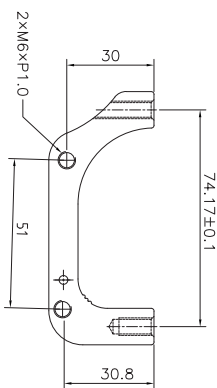

Part No.	Wave Type	Wave type (2.3mm)	Lightweight airflow type	Light wave type	Round type
ø140mm	X	X	X	TR140-22	X
ø160mm	X	X	TR160-19	TR160-22	TR160-24
ø180mm	TR180-16	TR180-17	TR180-19	TR180-22	TR180-24
ø203mm	TR203-16	TR203-17	TR203-19	X	X

[A-9]F180 (20mm)

[A-10]F203 (20mm)

[A-11]M 180-1

[A-12]M 203-1

Rotor Size	Standard Front Fork	Standard Rear Fork	20mm Fork	Post Mount Fork
ø140 mm	A-1	A-2	-	-
ø160 mm	A-2	A-3	A-8	A-11
ø180 mm	A-3	A-4	A-9	A-11
ø203 mm	A-5	A-10	A-10	A-12

DO4.0 Series (For HD-E710)

Rotor Size	Standard Front Fork	Standard Rear Fork	Post Mount Fork
ø140 mm	None	None	None
ø160 mm	None	None	None
ø180 mm	D-1	D-2	D-5
ø203 mm	D-3	D-4	D-6

Flat Mount / Post Mount Disc Brake