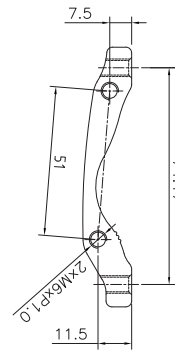

[A-8]F160 (20mm)