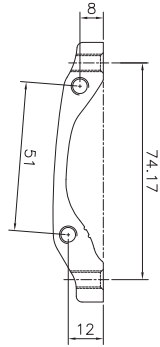

AQ1.0 Series

[A-2]F160

Rotor Size	Standard Front Fork	Standard Rear Fork	20mm Fork	Post Mount Fork
ø140 mm	A-1	A-2	-	-
ø160 mm	A-2	A-3	A-8	A-11
ø180 mm	A-3	A-4	A-9	A-11
ø203 mm	A-5	A-10	A-10	A-12