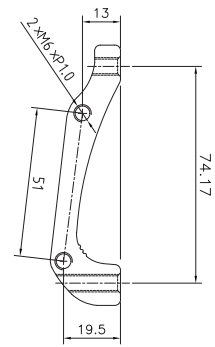

Part No.	Wave Type	Wave type (2.3mm)	Lightweight airflow type	Light wave type	Round type
ø140mm	X	X	X	TR140-22	X
ø160mm	X	X	TR160-19	TR160-22	TR160-24
ø180mm	TR180-16	TR180-17	TR180-19	TR180-22	TR180-24
ø203mm	TR203-16	TR203-17	TR203-19	X	X

[A-9]F180 (20mm)

[A-10]F203 (20mm)

[A-11]M 180-1

[A-12]M 203-1

Rotor Size	Standard Front Fork	Standard Rear Fork	20mm Fork	Post Mount Fork
ø140 mm	A-1	A-2	-	-
ø160 mm	A-2	A-3	A-8	A-11
ø180 mm	A-3	A-4	A-9	A-11
ø203 mm	A-5	A-10	A-10	A-12

DO4.0 Series (For HD-E710)

Rotor Size	Standard Front Fork	Standard Rear Fork	Post Mount Fork
ø140 mm	None	None	None
ø160 mm	None	None	None
ø180 mm	D-1	D-2	D-5
ø203 mm	D-3	D-4	D-6

Flat Mount / Post Mount Disc Brake