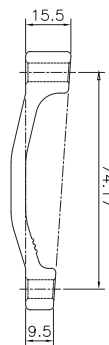

Part No.	Wave Type	Wave type (2.3mm)	Lightweight airflow type	Light wave type	Round type
ø140mm	X	X	X	TR140-22	X
ø160mm	X	X	TR160-19	TR160-22	TR160-24
ø180mm	TR180-16	TR180-17	TR180-19	TR180-22	TR180-24
ø203mm	TR203-16	TR203-17	TR203-19	X	X

AQ1.0 Series

[A-1]F140

[A-2]F160

[A-3]R160

[A-4]AR180

[A-5]F203

[A-4]R203

[A-8]F160 (20mm)

[A-9]F180 (20mm)

[A-10]F203 (20mm)

[A-11]M 180-1

[A-12]M 203-1

Rotor Size	Standard Front Fork	Standard Rear Fork	20mm Fork	Post Mount Fork
ø140 mm	A-1	A-2	-	-
ø160 mm	A-2	A-3	A-8	A-11
ø180 mm	A-3	A-4	A-9	A-11
ø203 mm	A-5	A-10	A-10	A-12

DO4.0 Series (For HD-E710)

Rotor Size	Standard Front Fork	Standard Rear Fork	Post Mount Fork
ø140 mm	None	None	None
ø160 mm	None	None	None
ø180 mm	D-1	D-2	D-5
ø203 mm	D-3	D-4	D-6

Flat Mount / Post Mount Disc Brake