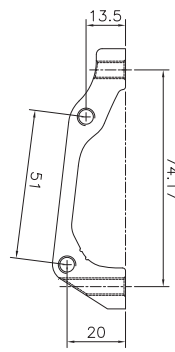

AQ1.0 Series

[A-3]R160

Rotor Size	Standard Front Fork	Standard Rear Fork	20mm Fork	Post Mount Fork
ø140 mm	A-1	A-2	-	-
ø160 mm	A-2	A-3	A-8	A-11
ø180 mm	A-3	A-4	A-9	A-11
ø203 mm	A-5	A-10	A-10	A-12