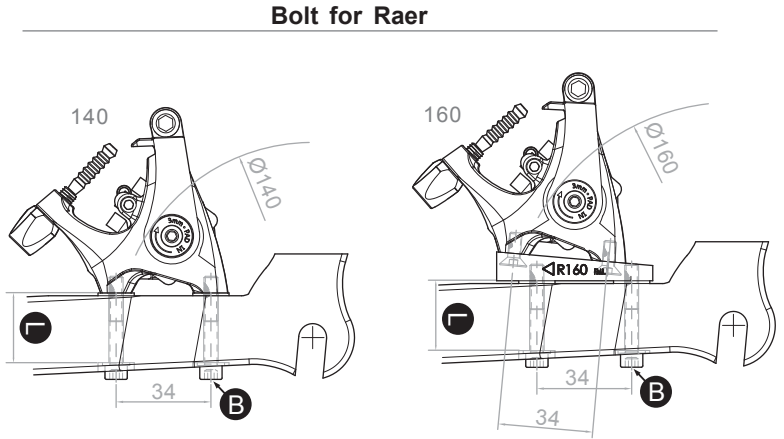

FLAT MOUNT w/ FM DISC BRAKE

	140	160
Fork F70	F-5	F-5
Rear R34	-	F-6

M5 BOLT FOR REAR

L	10	15	20	25	30	35
B	17mm	22mm	27mm	32mm	37mm	42mm

NOTE: B=L+ 7mm