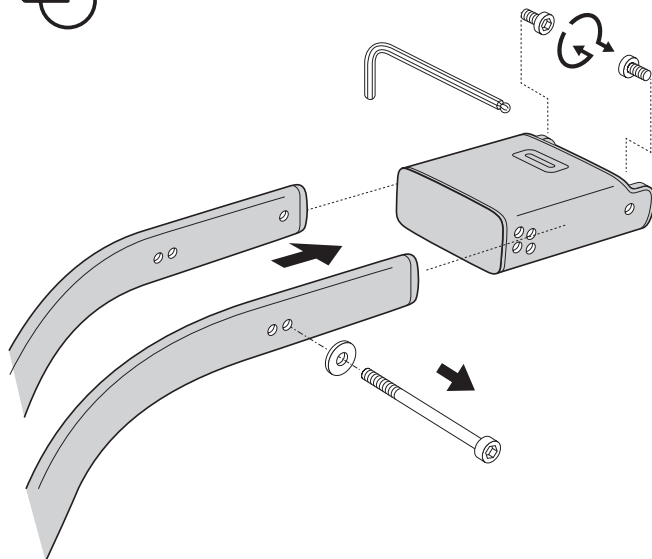

EN 14344

Europe & rest of the world	USA & Canada
9-72 M 9-22 kg 20-48,5 lbs	9-72 M 9-18 kg 20-40 lbs

Compatible seat tubes/ Passende rahmen

Carbon Fiber Frame

1

2

5

6