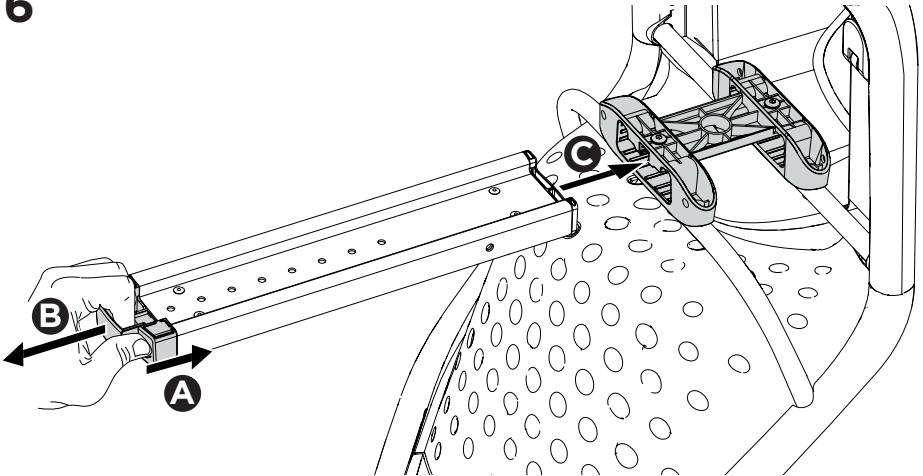

EN 14344

Europe & rest of the world	USA & Canada
9-72 M 9-22 kg 20-48,5 lbs	9-72 M 9-18 kg 20-40 lbs

Compatible seat tubes/ Passende rahmen

Carbon Fiber Frame

1

2

5

6