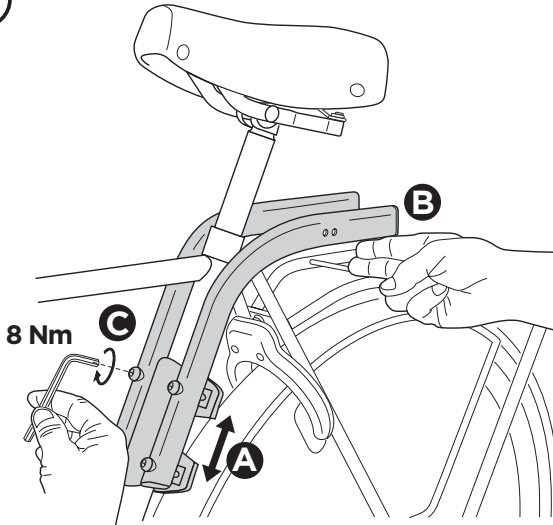

EN 14344

Europe & rest of the world	USA & Canada
9-72 M 9-22 kg 20-48,5 lbs	9-72 M 9-18 kg 20-40 lbs

Compatible seat tubes/ Passende rahmen

Carbon Fiber Frame

1

2

5

6