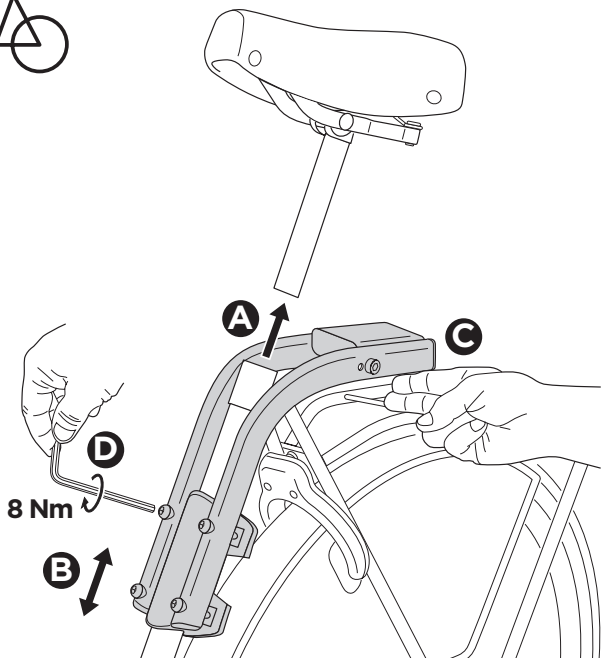

EN 14344

Europe & rest of the world	USA & Canada
9-72 M 9-22 kg 20-48,5 lbs	9-72 M 9-18 kg 20-40 lbs

Compatible seat tubes/ Passende rahmen

Carbon Fiber Frame

1

2

5

6