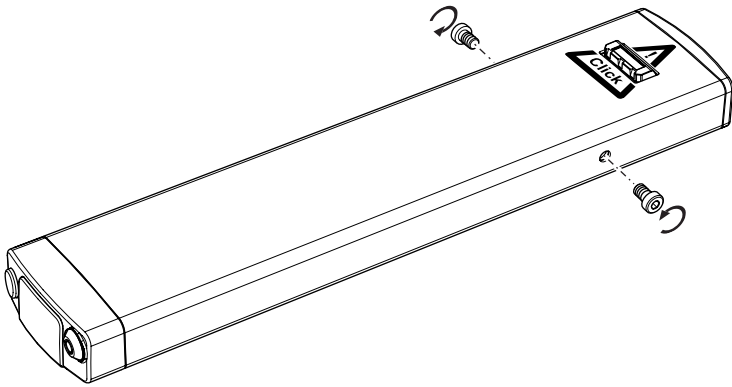

EN 14344

Europe & rest of the world	USA & Canada
9-72 M 9-22 kg 20-48,5 lbs	9-72 M 9-18 kg 20-40 lbs

Compatible seat tubes/ Passende rahmen

Carbon Fiber Frame

1

2

5

6