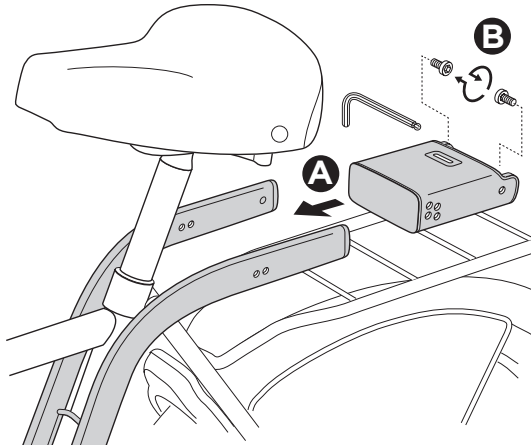

EN 14344

Europe & rest of the world	USA & Canada
9-72 M 9-22 kg 20-48,5 lbs	9-72 M 9-18 kg 20-40 lbs

Compatible seat tubes/ Passende rahmen

Carbon Fiber Frame

1

2

5

6