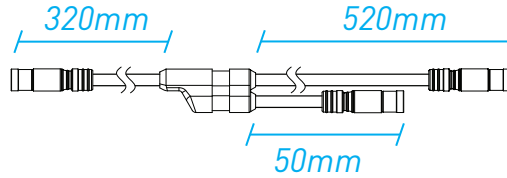

2. Shimano Part# EW-JC130-SS