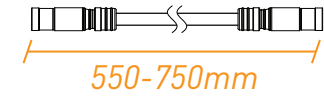

ENVE Composites LLC
Ogden, UT 84404, USA

ENVE COMPACT ROAD BAR ELECTRIC CABLE ROUTING INSTRUCTIONS

1. Make two routing tools

2. Shimano Part# EW-JC130-SS

Connect EW-JC130 to tools

3.

Shimano Part# EW-SD50

4.

Connect EW-JC130 to shifters

Connect EW-JC130 and EW-SD50 to EW-RS910

Connect EW-SD50 to EW-JC200