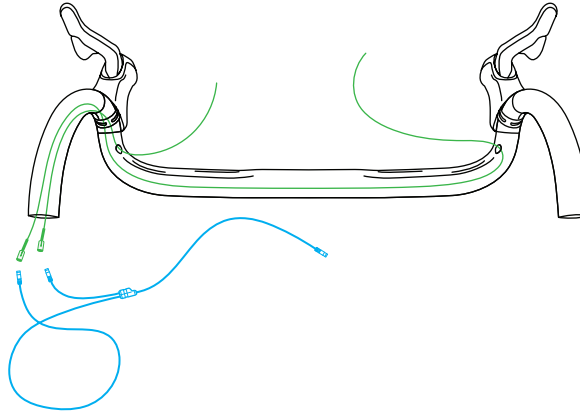

# ENVE COMPACT ROAD BAR ELECTRIC CABLE ROUTING INSTRUCTIONS

## 1. Make two routing tools

## 2. Shimano Part# EW-JC130-SS

Connect EW-JC130 to tools